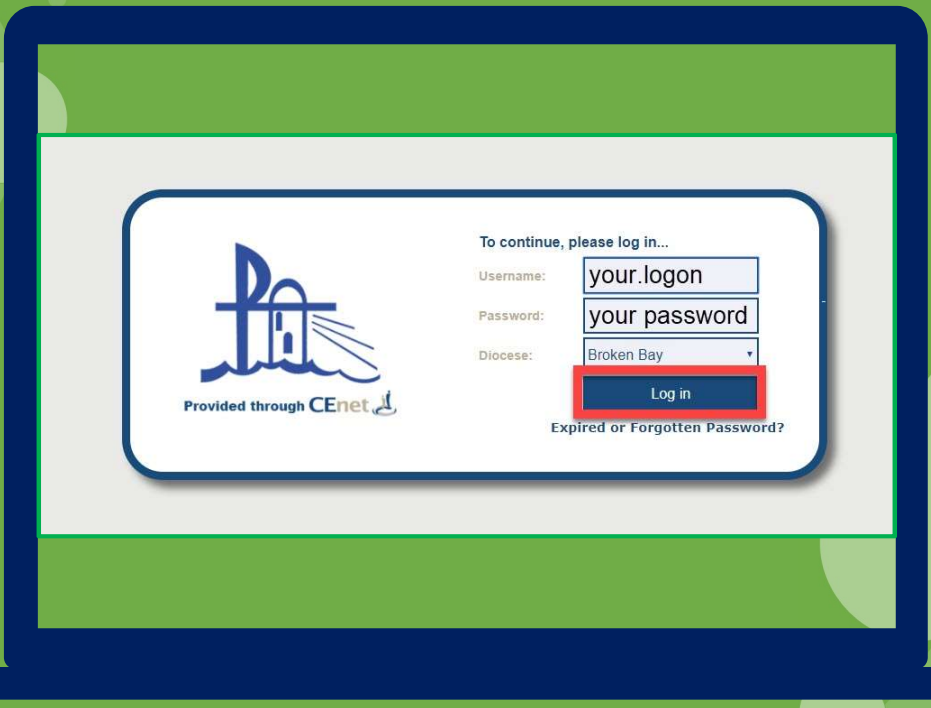

7

7

8

You can now access your Google Drive data through Windows File Manager

8