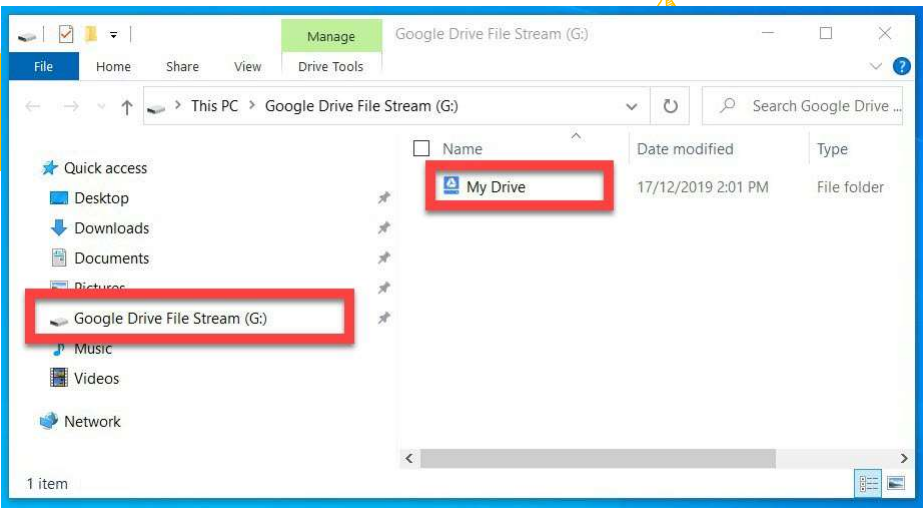

Create account

Next

Having trouble? [Sign in with your browser instead.](#)

6

7

7

8

You can now access your Google Drive data through Windows File Manager